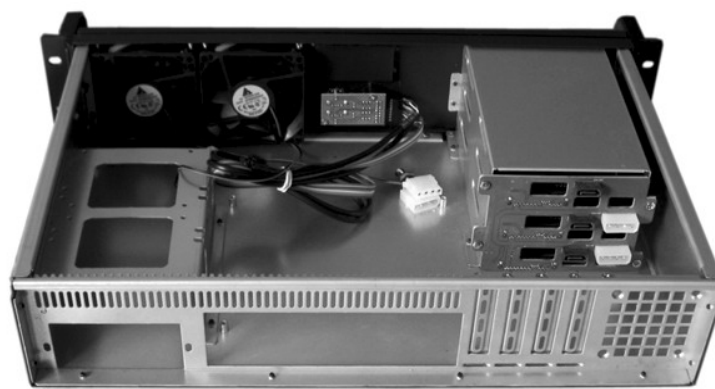

KI-M228R

2U Ultra compact Hotswap Mini itx chassis depth 11" only

Introduction

The KI-M228R is a ideal solution for Home Theater Personal Computer (HTPC) With storage capacity up to 3 TB per each bay, Support 3.5" hotswap and fix HDD ,maximizes data storage and backup functionality at the same time. These series are ideal platform for HTPC build using popular AMD and Intel processors.

Features and Benefits

- ▶ Compact size to save space,Depth=280mm
- ▶ With 3*3.5" hotswap+1*3.5(internal) drivebay
- ▶ Keylock door with air filter
- ▶ Mini itx M/B(17cm x 17cm)

Specification

Dimension (W*H*D)	19" x 2U x 11"/ 482 x 88 x 28 (mm)
Material Construction	Heavy-duty & Rugged steel 1.2mm + Industrial Aluminum front panel
M/B Size	17cm x 17cm (Atom Mini-ITX)
I/O	Standard I/O with M/B
Expansion	4 slot low profile
Control & Indicator	1*Power switch +1* Reset switch 1 x LED(power) +1 x LED(HDD) 2*2.0 USB
Cooling Fans	2 x 80mm silent Fan intake + 1 x 60mm fan at rear(option)
DriveBay	3*3.5" hotswap + 1*3.5" HDD(internal)
Power Supply	High efficiency 1U P/S 250w~400w(option) 
Sliding rail	20" ball bearing sliding rail (option) 
Color	Black / Red / Bule / Green / Silver
Operation Temperature	Up to 50C (122°F)