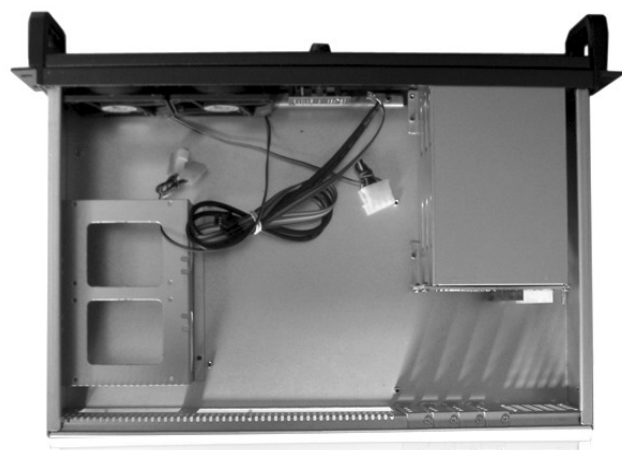

KI-M228R

2U Ultra compact Hotswap Mini itx chassis depth 11" only

Introduction

The KI-M228R is a ideal solution for Home Theater Personal Computer (HTPC) With storage capacity up to 3 TB per each bay, Support 3.5" hotswap and fix HDD ,maximizes data storage and backup functionality at the same time. These series are ideal platform for HTPC build using popular AMD and Intel processors.

Features and Benefits

- ▶ Compact size to save space,Depth=280mm
- ▶ With 3*3.5" hotswap+1*3.5(internal) drivebay
- ▶ Keylock door with air filter
- ▶ Mini itx M/B(17cm x 17cm)

Specification

Dimension (W*H*D)	19" x 2U x 11"/ 482 x 88 x 28 (mm)
Material Construction	Heavy-duty & Rugged steel 1.2mm + Industrial Aluminum front panel
M/B Size	17cm x 17cm (Atom Mini-ITX)
I/O	Standard I/O with M/B
Expansion	4 slot low profile
Control & Indicator	1*Power switch +1* Reset switch 1 x LED(power) +1 x LED(HDD) 2*2.0 USB
Cooling Fans	2 x 80mm silent Fan intake + 1 x 60mm fan at rear(option)
DriveBay	3*3.5" hotswap + 1*3.5" HDD(internal)
Power Supply	High efficiency 1U P/S 250w~400w(option) 
Sliding rail	20" ball bearing sliding rail (option) 
Color	Black / Red / Bule / Green / Silver
Operation Temperature	Up to 50C (122°F)